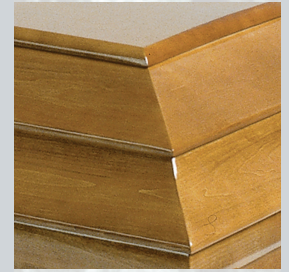

Traditional Line

Marseille

PE-130

- Poplar, Half Couch
- Handle #5014
- White silk interior
- Medium color

Normandie

PE-100

- Poplar, Half Couch
- Handle #5014
- White silk interior
- Medium color

... a choice accessible to all

This affordably priced line is accessible to a wider variety of customers.

Traditional Line

Paris

PE-3037

- Poplar, Half Couch
- Handle #909
- Eggshell satin interior
- Light color

Nice

PE-3039

- Poplar, Half Couch
- Wooden handle
- Starlight Silk interior
- Honey color